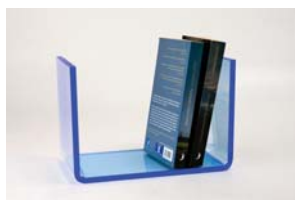

BOOKEND

A bookend in fluorescent plastic, especially suited for paperback books. Available in blue and lime.